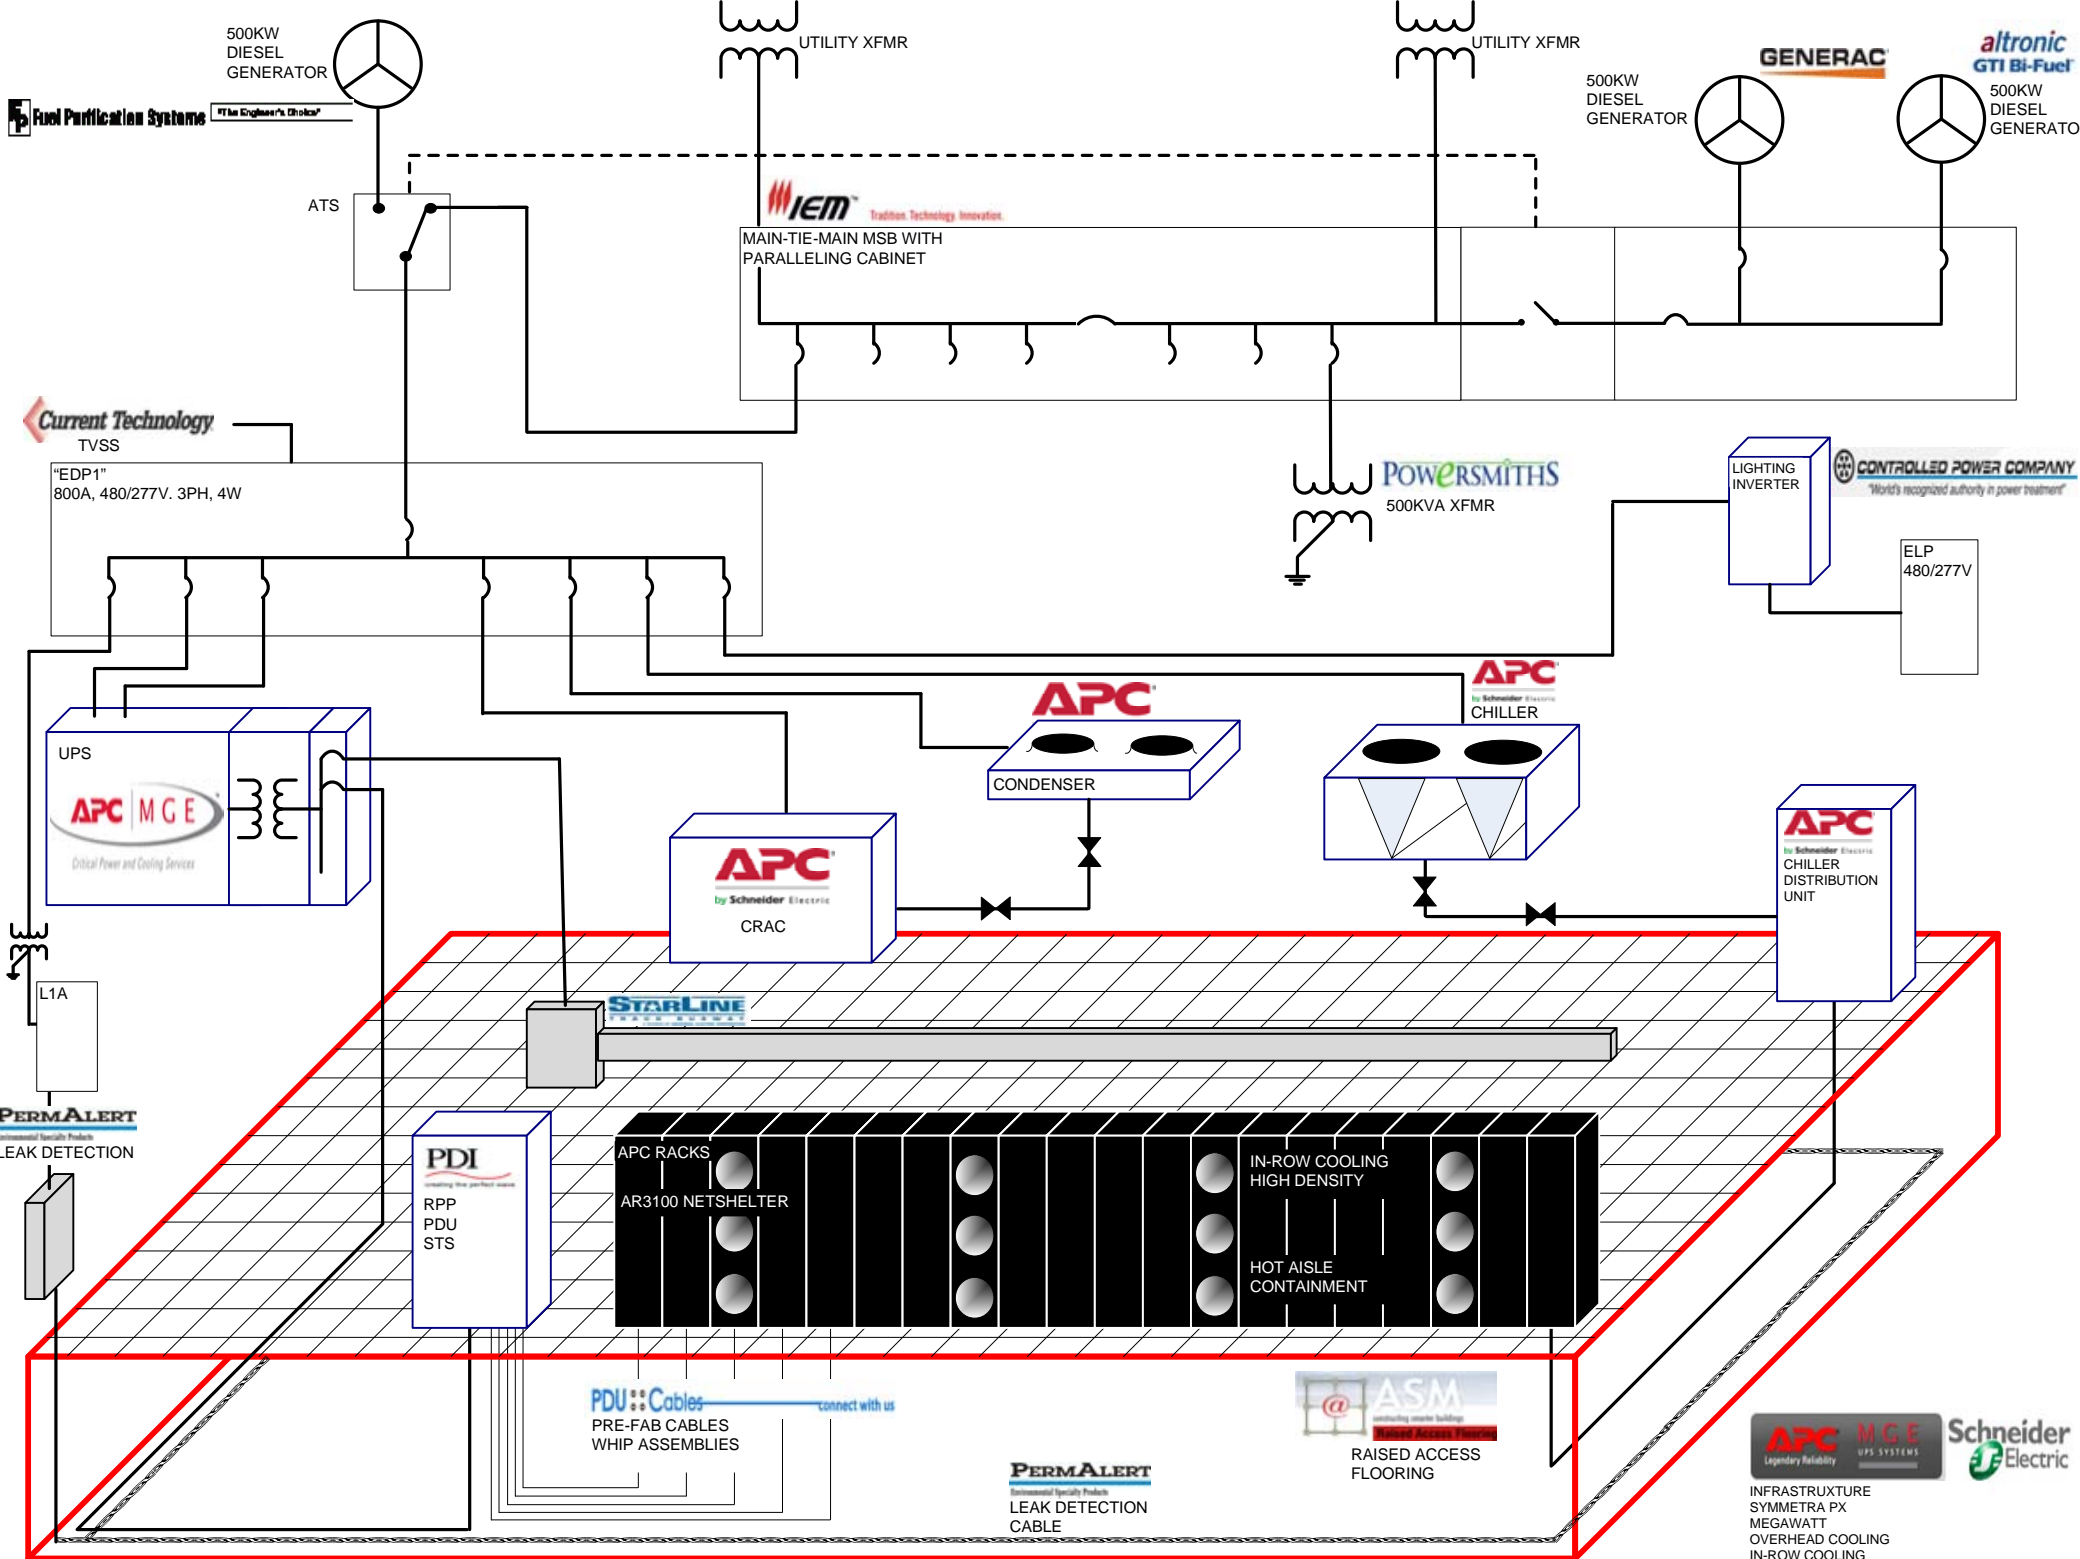

RAISED ACCESS FLOORING

REMOTE DISPLAYS, LEAK DETECTION AND MONITORING SYSTEMS

BI-FUEL SOLUTIONS FOR DIESEL ENGINE APPLICATIONS

MODULAR HIGH QUALITY MISSION CRITICAL CHILLERS / PROCESS COOLING SYSTEMS With PUMPS, TANKS AND GLYCOL FEED MODULES

Environmental Specialty Products

LEAK DETECTION AND MONITORING SYSTEMS

CUSTOM SWITCHGEAR ASSEMBLIES

STORED DIESEL FUEL PURIFICATION AND MAINTENANCE SYSTEMS

GENERATOR SYSTEMS AS MANUFACTURED BY:

APC / Caterpillar / Williams Detroit Diesel / Generac / Kohler

INFRASTRUCTURE
 SYMMETRA PX
 MEGAWATT
 OVERHEAD COOLING
 IN-ROW COOLING
 PDU STRIPS
 RACKS & ACCESSORIES
 CHANGE MANAGER