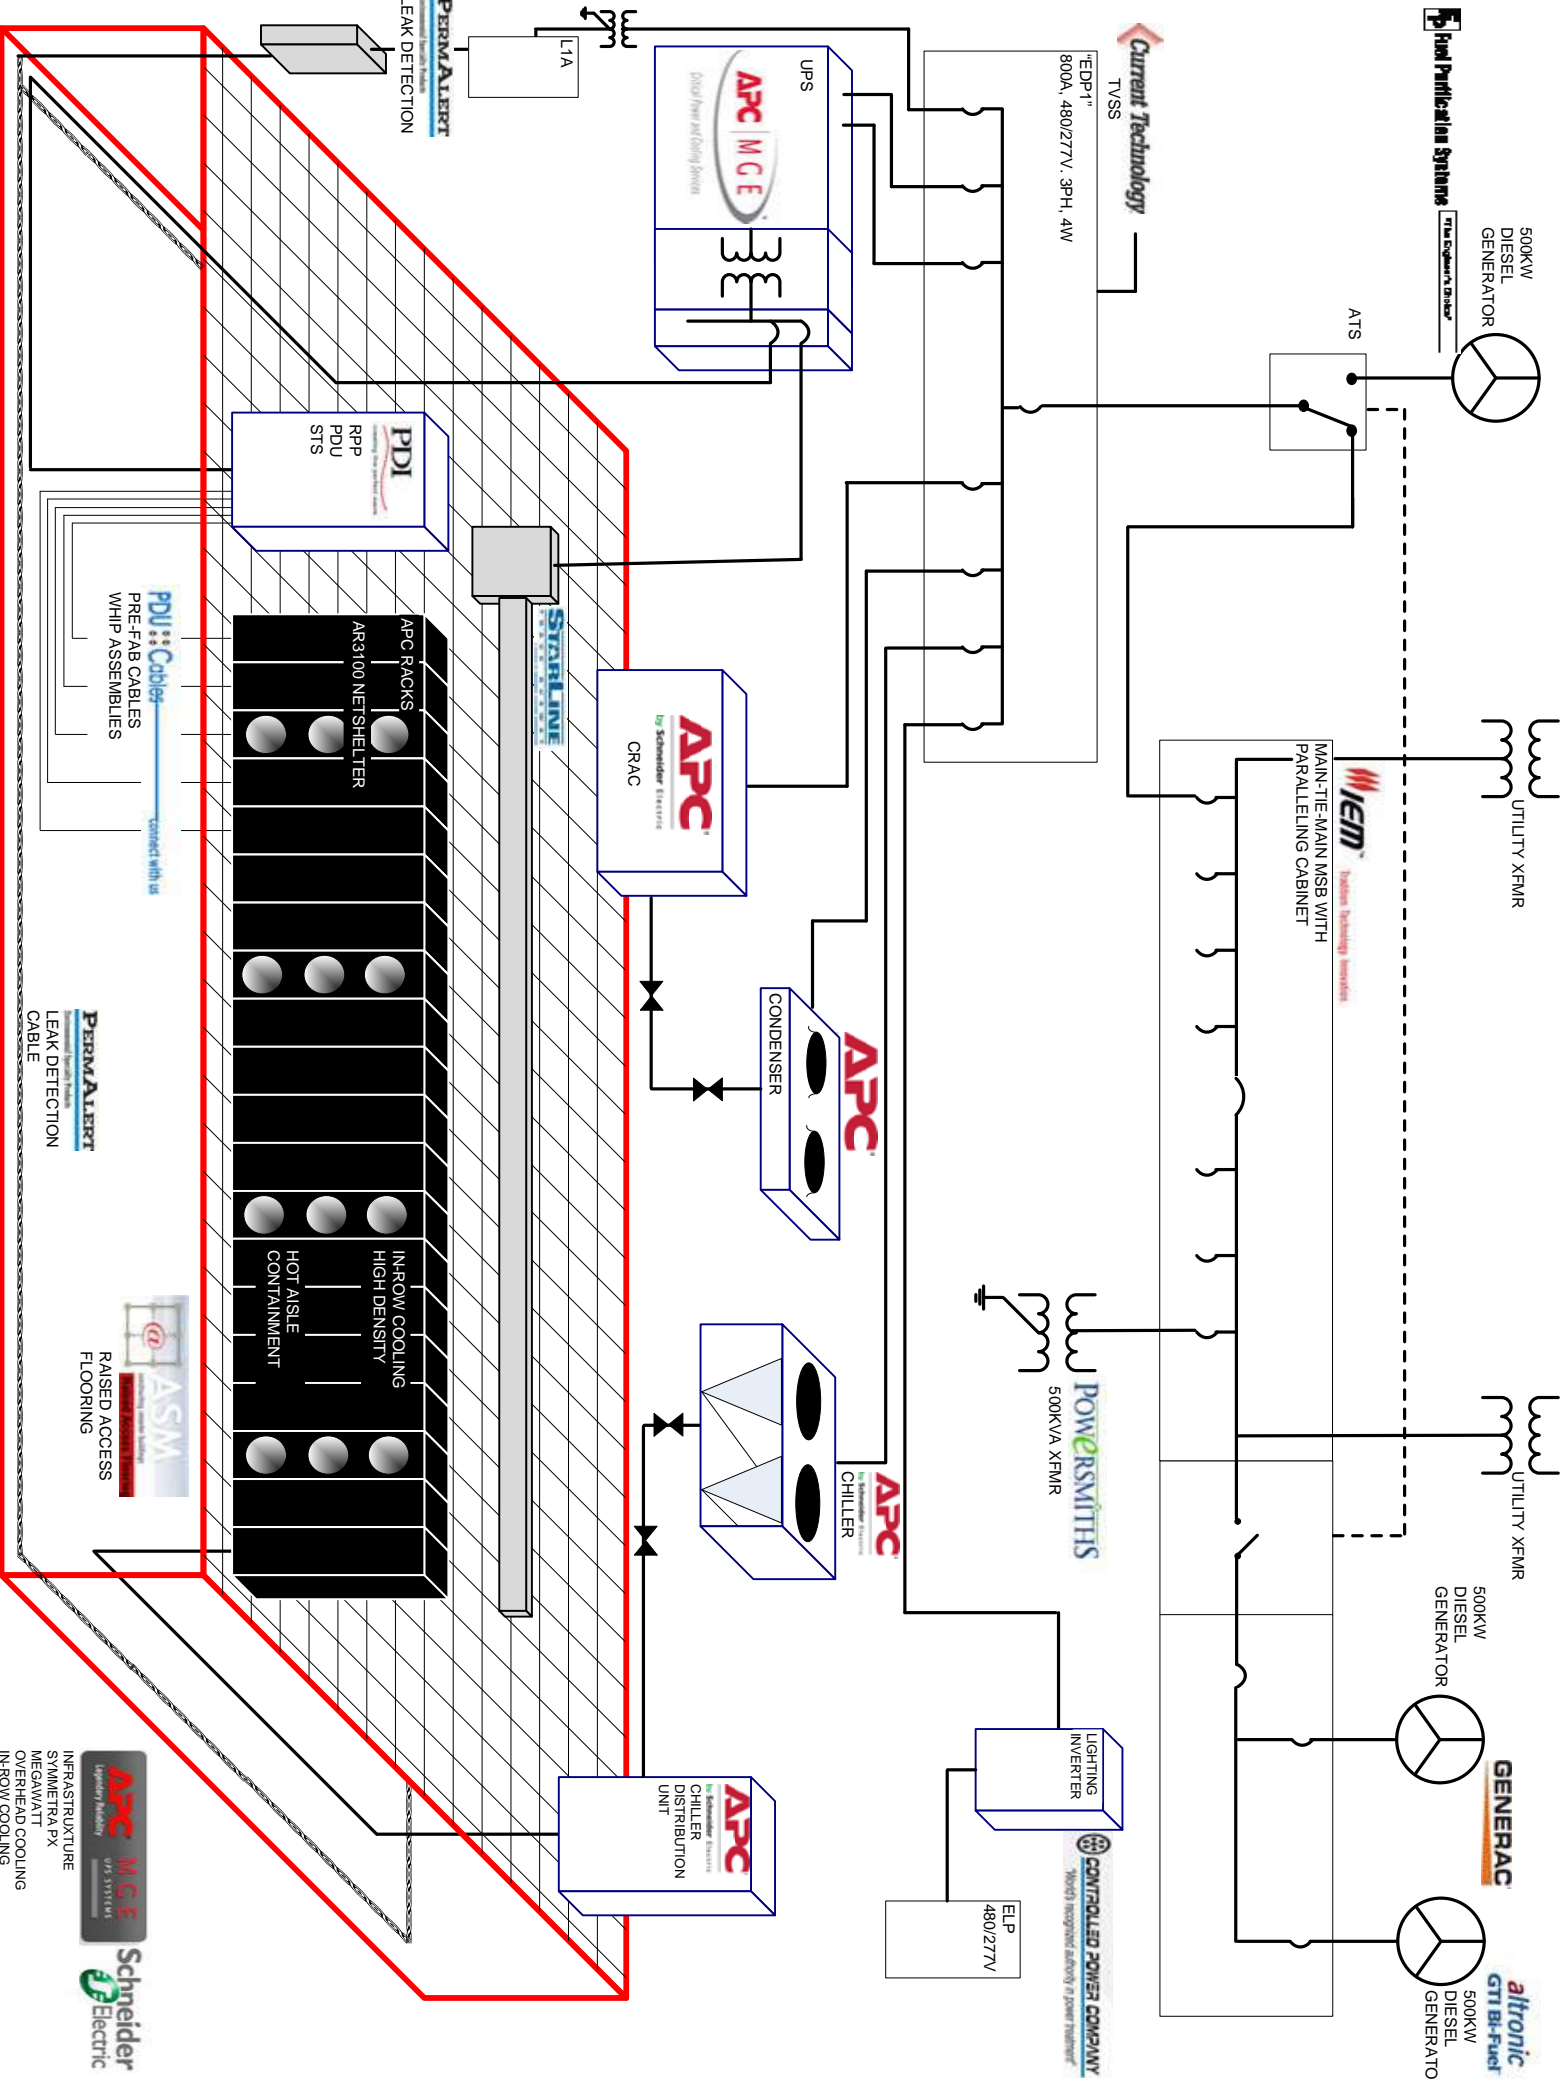

Infrastructure
MEGAWATT
OVERHEAD COOLING
IN-ROW COOLING
PDU STRIPS
RACKS & ACCESSORIES
CHANGE MANAGER