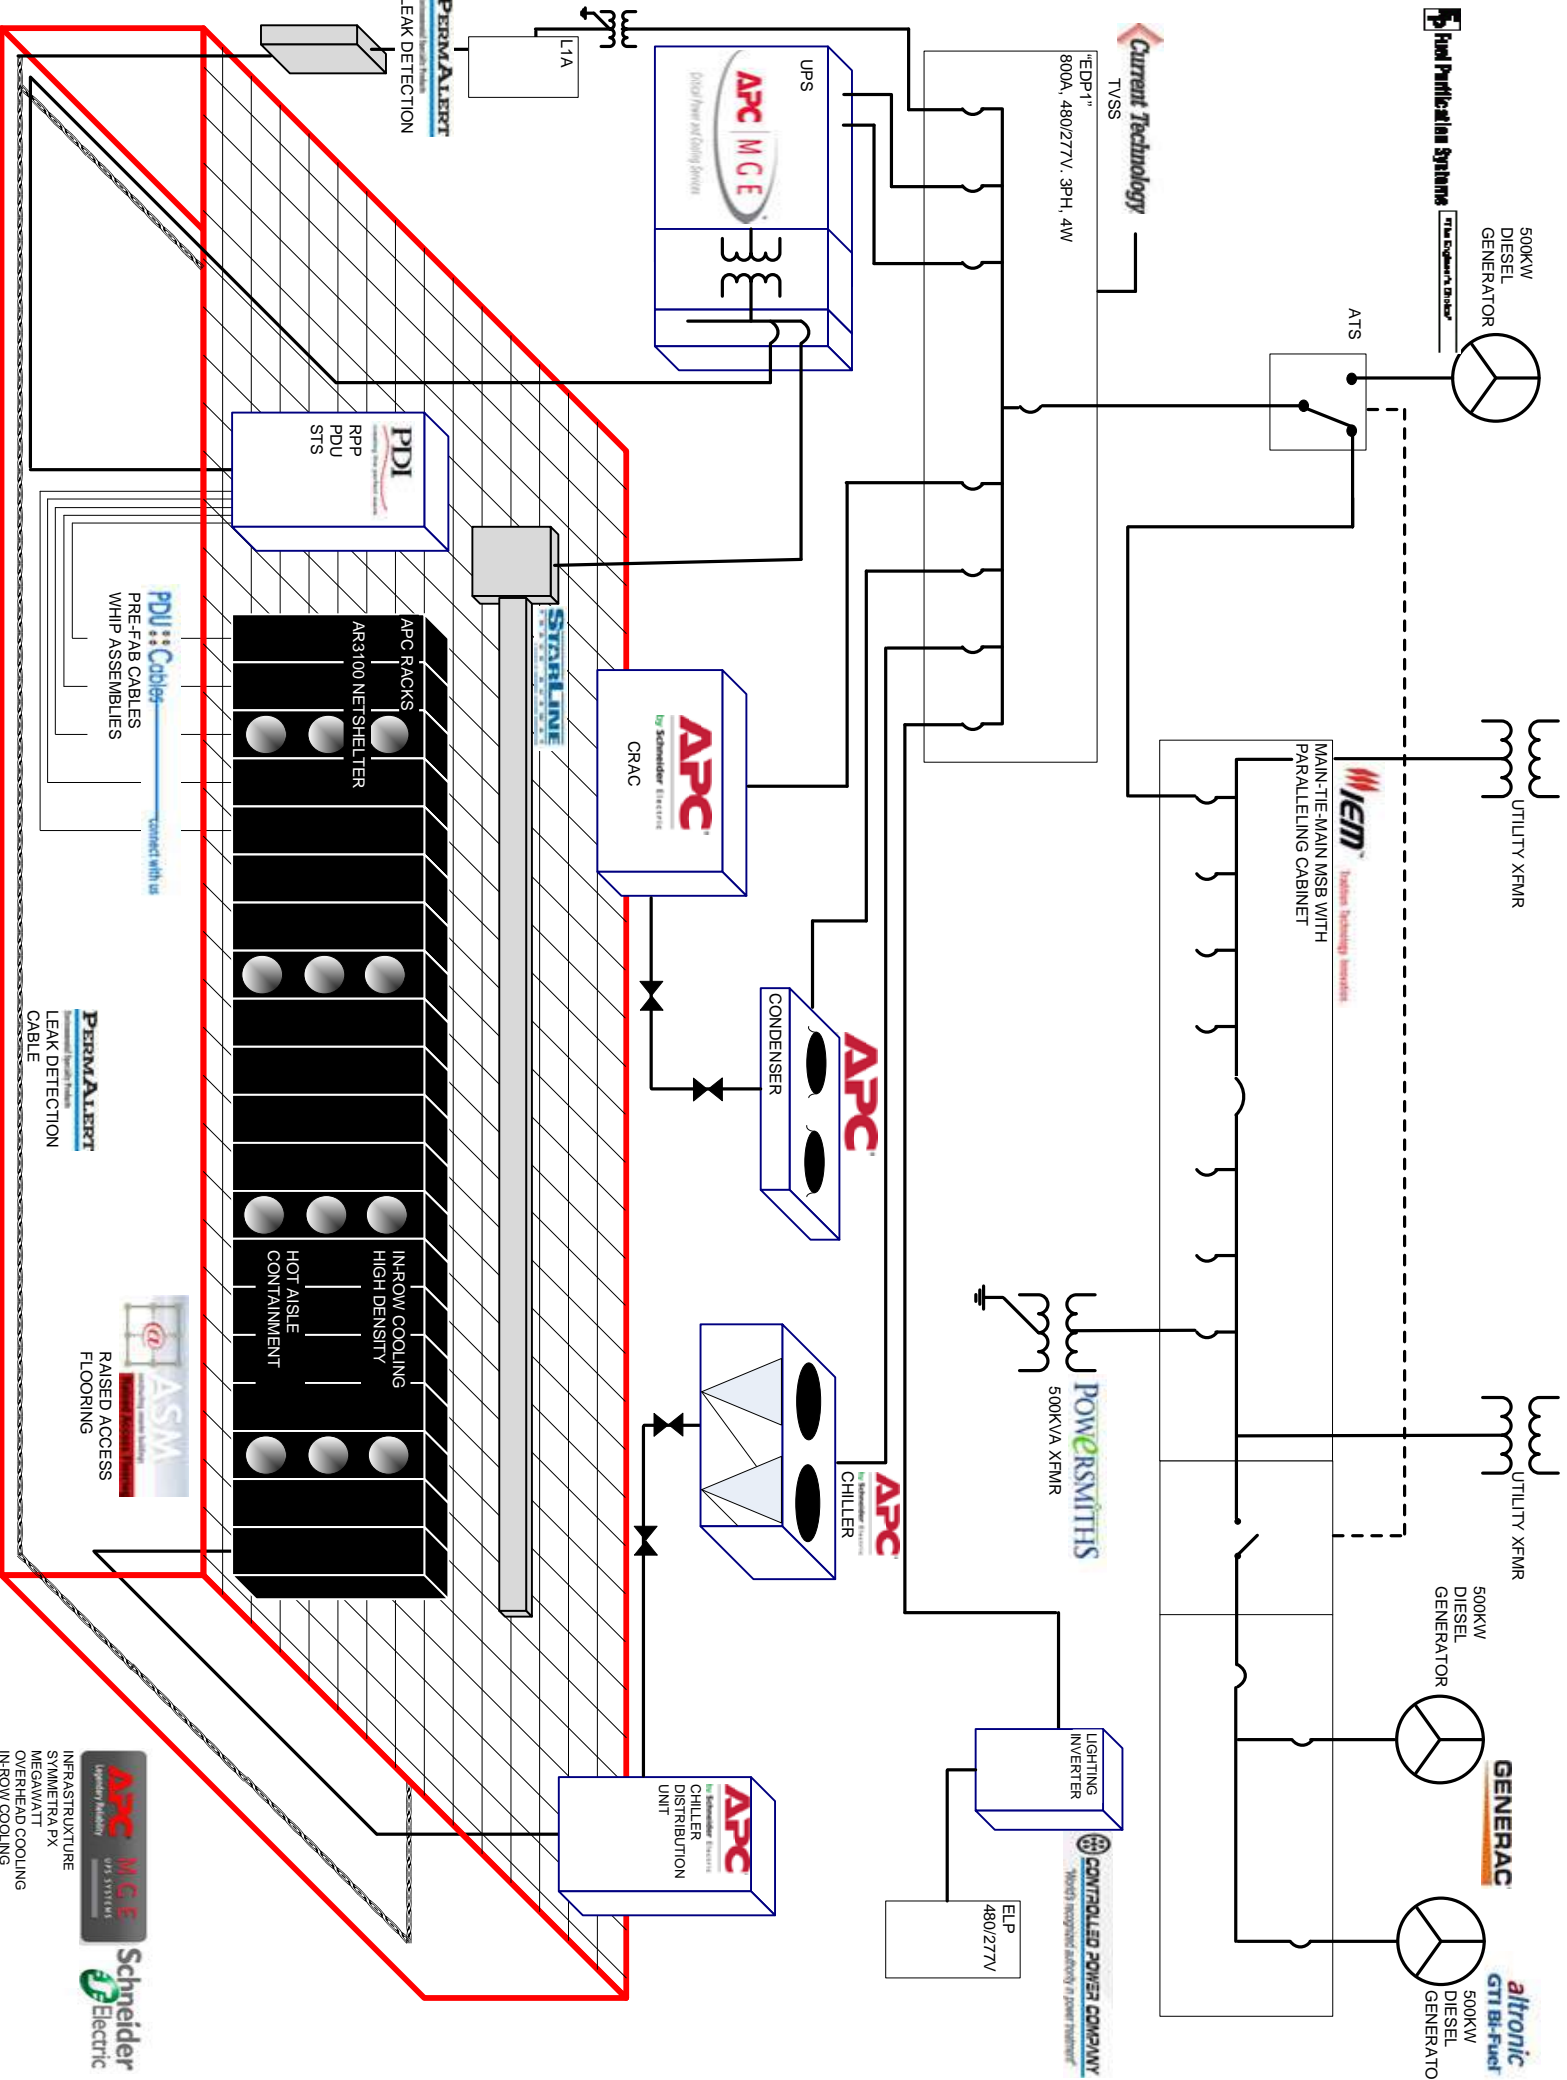

500KW DIESEL GENERATOR
atronic GTI Bi-Fuel

500KW DIESEL GENERATOR
Generac

500KW DIESEL GENERATOR
Generac

UTILITY XFMR

UTILITY XFMR

UTILITY XFMR

UTILITY XFMR

500KW DIESEL GENERATOR
Generac

500KW DIESEL GENERATOR
atronic GTI Bi-Fuel

500KW DIESEL GENERATOR
atronic GTI Bi-Fuel

ATS

JEM
Main-Tie-Main MSB WITH PARALLELING CABINET

Current Technology
TVSS

EDP-1™
800A, 480/277V, 3PH, 4W

POWERSMITHS
500KVA XFMR

CONTROLLED POWER COMPANY
World's recognized authority in power transfer™

LIGHTING INVERTER

ELP
480/277V

UPS
APC MCE 3E1
Three phase redundant system

UPS
APC MCE 3E1
Three phase redundant system

APC
CRAC
By Schneider Electric

APC
CONDENSER

APC
CHILLER

APC
CHILLER DISTRIBUTION UNIT

STARLINE

PERMAALERT
LEAK DETECTION

PDI
RPP PDU STS

APC RACKS AR3100 NET-SHELTER

PDU Cables
PRE-FAB CABLES WHIP ASSEMBLIES
connect with us

PERMAALERT
LEAK DETECTION CABLE

ASAM
RAISED ACCESS FLOORING

APC MCE
Schneider Electric

INFRASTRUCTURE SYMMETRA PX MEGAWATT OVERHEAD COOLING IN-ROW COOLING PDU STRIPS RACKS & ACCESSORIES CHANGE MANAGER