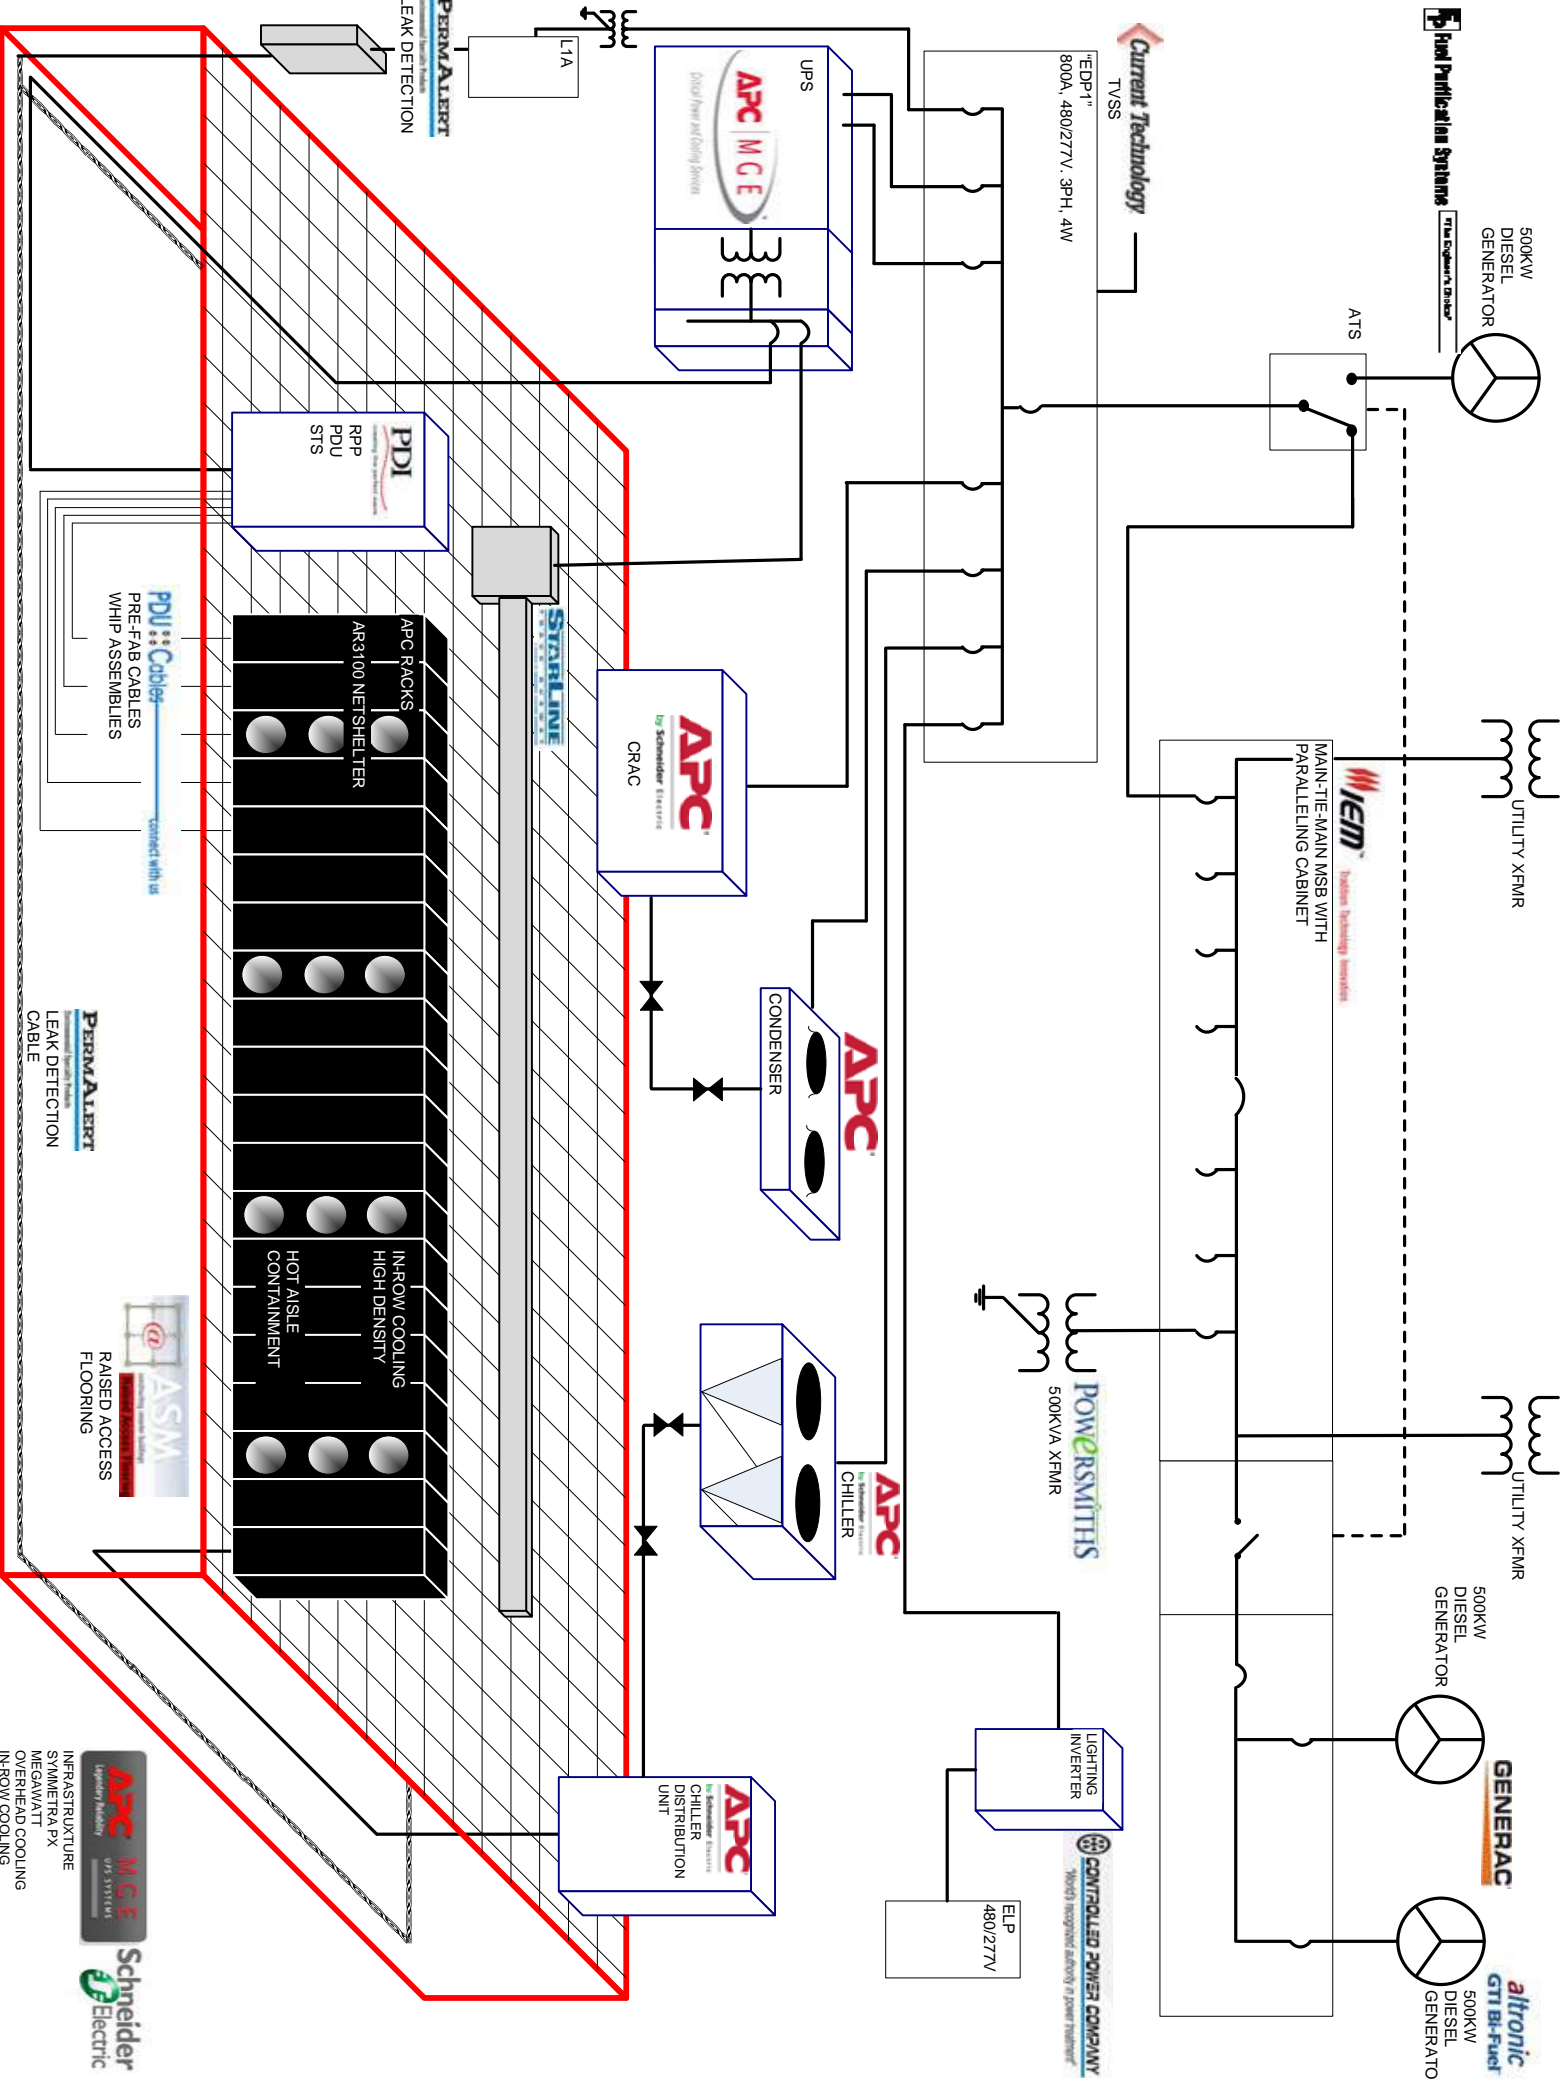

500KW DIESEL GENERATOR
500KW DIESEL GENERATOR
500KW DIESEL GENERATOR

UTILITY XFMR

UTILITY XFMR

UTILITY XFMR

UTILITY XFMR

500KW DIESEL GENERATOR

500KW DIESEL GENERATOR

ATS

MAIN-TIE-MAIN MSB WITH PARALLELING CABINET

Current Technology TVSS

EDP-1™ 800A, 480/277V, 3PH, 4W

UPS APC MCE 3E1

APC CRAC

APC CONDENSER

APC CHILLER

APC CHILLER DISTRIBUTION UNIT

POWERSMITHS 500KVA XFMR

CONTROLLED POWER COMPANY

LIGHTING INVERTER

ELP 480/277V

PDI RPP PDU STS

APC RACKS AR3100 NET-SHELTER
IN-ROW COOLING HIGH DENSITY
HOT AISLE CONTAINMENT

PDU Cables PRE-FAB CABLES WHIP ASSEMBLIES

PERMAALERT LEAK DETECTION CABLE

ASM RAISED ACCESS FLOORING

APC MCE Schneider Electric
INFRASTRUCTURE SYMMETRA PX MEGAWATT OVERHEAD COOLING IN-ROW COOLING PDU STRIPS RACKS & ACCESSORIES CHANGE MANAGER